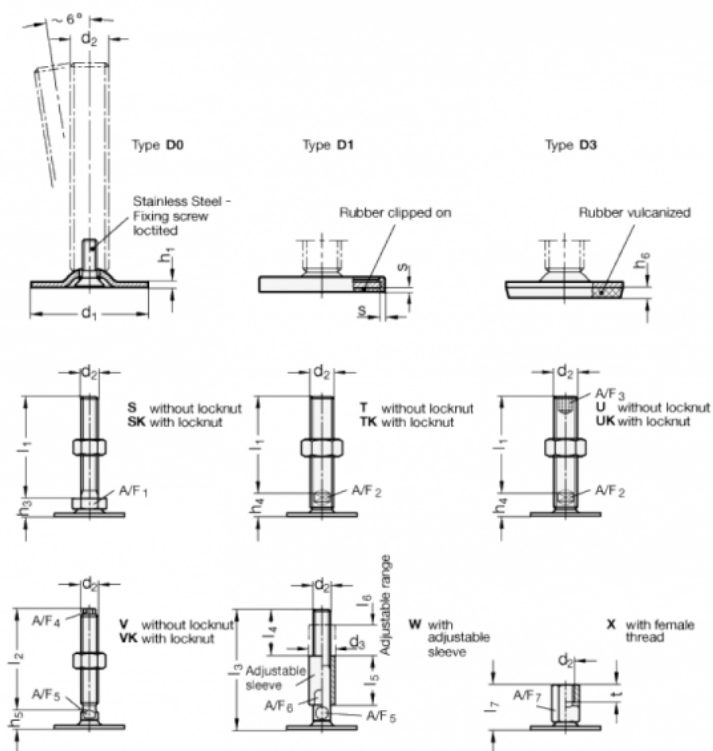

Article number: 204150M1280D0SK
 Description: E+G levelling foot
 GN 41-50-M12-80-D0-SK
 Note: SK With nut, External hexagon at the bottom

Measures

- A/F1 = 17
- d1 = 50
- d2 = M12
- h1 = 2.5
- h3 = 11
- h6 =
- l1 = 80
- s =